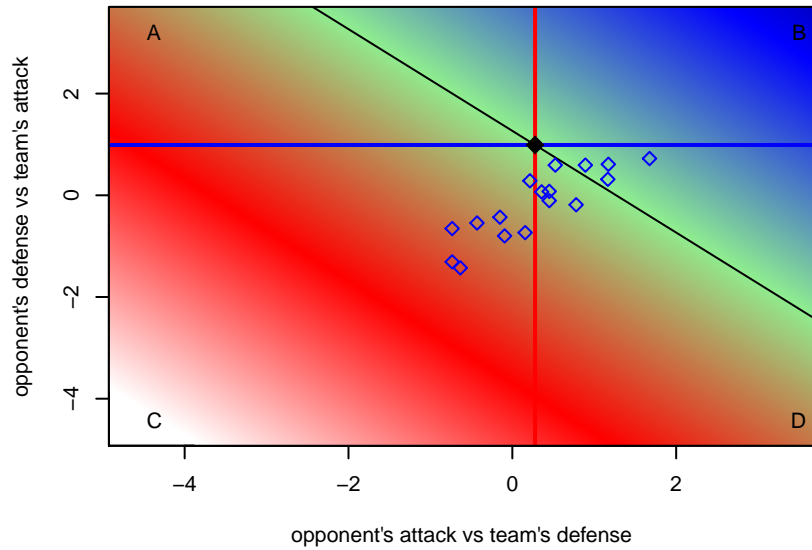

**attack and defense variance (black dot)
relative to other teams
and top 10 in region**

**attack and defense rating
relative to others at age
and all opponents in last 13 months**

**attack and defense rating
relative to others at age
and all opponents in last 13 months**

Performance relative to 13 month average

Performance relative to 13 month average

Distribution of opponents
 Red = Lose zone, Blue = Win zone, Green = Even
 Black line separates win/lose zones

lot. A=Neither has attack advantage, B=Opponent has both attack and defense advantage, C=Opponent has both attack and defense disadvantage, D=Both have