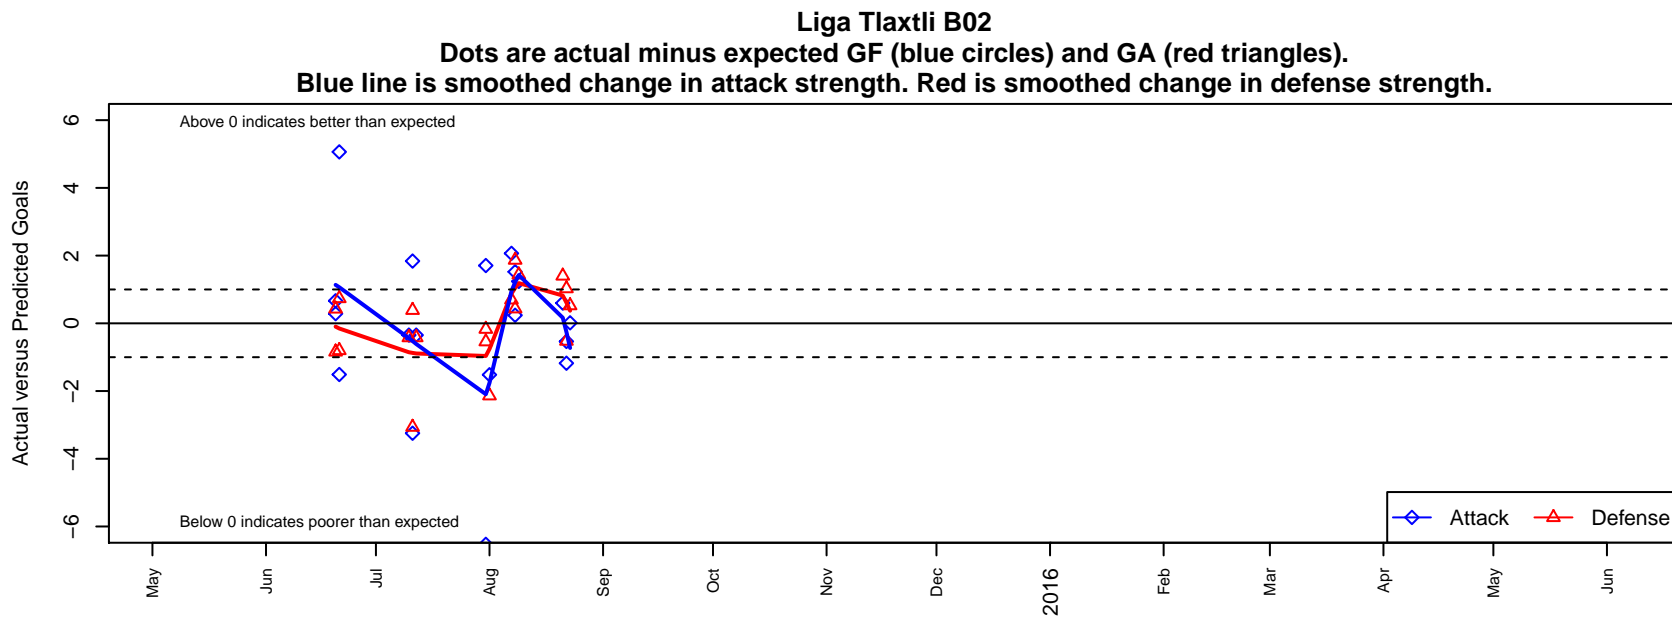

Liga Tlaxtli B02

Liga Tlaxtli
 Skagit, WA
 B02 total strength=983
 attack=2.69 defense=1.32

alt names used:
 LIGA TLAXTLI TLAXTLI
 LIGA TLAXTLI TLAXTLI BU13 (WA)
 16 TLAXTLI BU13
 SKV Tlaxtli [B02]

Venues played:
 2015 Snohomish United Invit Silver
 2015 KCC BU13
 2015 WA Rush Cup BU13 Silver U13
 2015 Pacific Coast Challenge U13
 2015 Xtreme Cup BU14 Gold

**attack and defense variance (black dot)
relative to other teams
and top 10 in region**

**attack and defense rating
relative to others at age
and all opponents in last 13 months**

**attack and defense rating
relative to others at age
and all opponents in last 13 months**

Performance relative to 13 month average

Performance relative to 13 month average

Distribution of opponents
 Red = Lose zone, Blue = Win zone, Green = Even
 Black line separates win/lose zones

lot. A=Neither has attack advantage, B=Opponent has both attack and defense advantage, C=Opponent has both attack and defense disadvantage, D=Both have