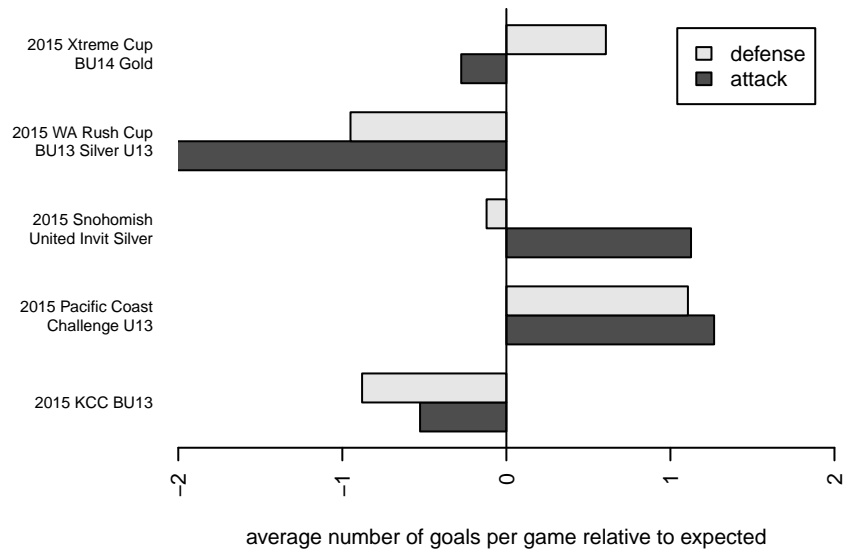

Liga Tlaxtli B02

Liga Tlaxtli
 Skagit, WA
 B02 total strength=983
 attack=2.69 defense=1.32

alt names used:
 LIGA TLAXTLI TLAXTLI
 LIGA TLAXTLI TLAXTLI BU13 (WA)
 16 TLAXTLI BU13
 SKV Tlaxtli [B02]

Venues played:
 2015 Snohomish United Invit Silver
 2015 KCC BU13
 2015 WA Rush Cup BU13 Silver U13
 2015 Pacific Coast Challenge U13
 2015 Xtreme Cup BU14 Gold

**attack and defense variance (black dot)
relative to other teams
and top 10 in region**

**attack and defense rating
relative to others at age
and all opponents in last 13 months**

**attack and defense rating
relative to others at age
and all opponents in last 13 months**

Performance relative to 13 month average

Performance relative to 13 month average

Distribution of opponents
 Red = Lose zone, Blue = Win zone, Green = Even
 Black line separates win/lose zones

lot. A=Neither has attack advantage, B=Opponent has both attack and defense advantage, C=Opponent has both attack and defense disadvantage, D=Both have